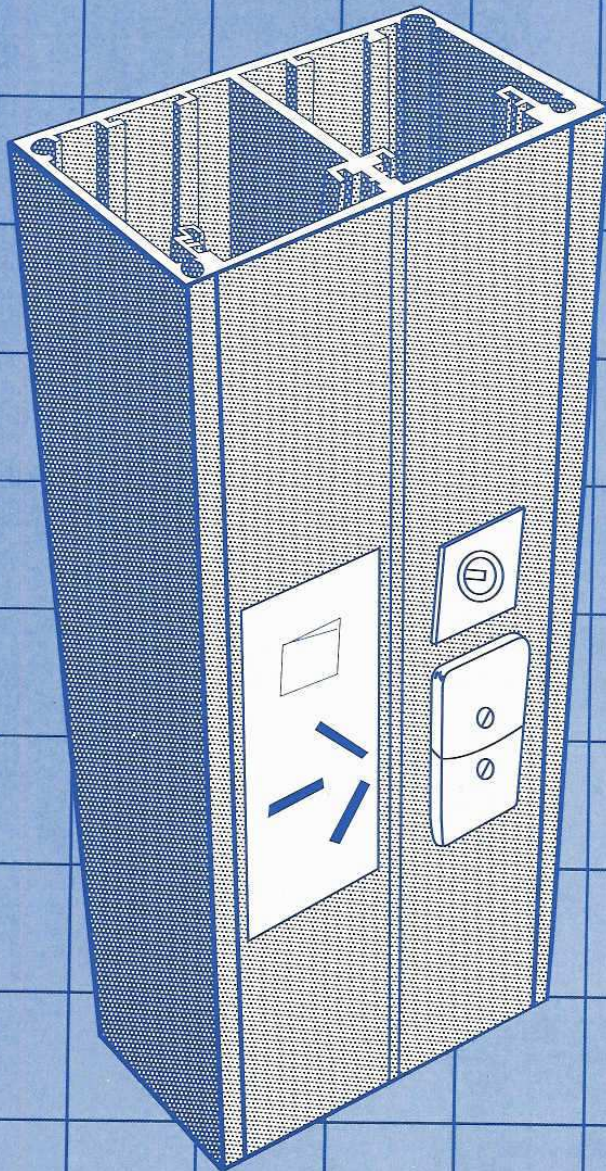

DUCTALL

SYSTEMS PTY LTD

WALL DUCT
OR COLUMN
CATALOGUE NO. 2012

Wiring installation
costs slashed

Easy to install

No maintenance - all aluminium body

WALL DUCT OR COLUMN CATALOGUE No. 2012

Standard Finish

Body – Aluminium – Anodised Natural

Cover – Aluminium – Anodised Natural

MAIN FEATURES

- Smart looking high quality finish wall duct
- Will accept standard skirting type electrical accessories
- All aluminium construction (will not rust)
- 3 to 6 channel capacity

NOTES

- Over 130 colours available on request.
- Sold cut to length (P.O.A.)
- Medium voltage cables in duct to be double insulated type to save earth bonding covers and body.